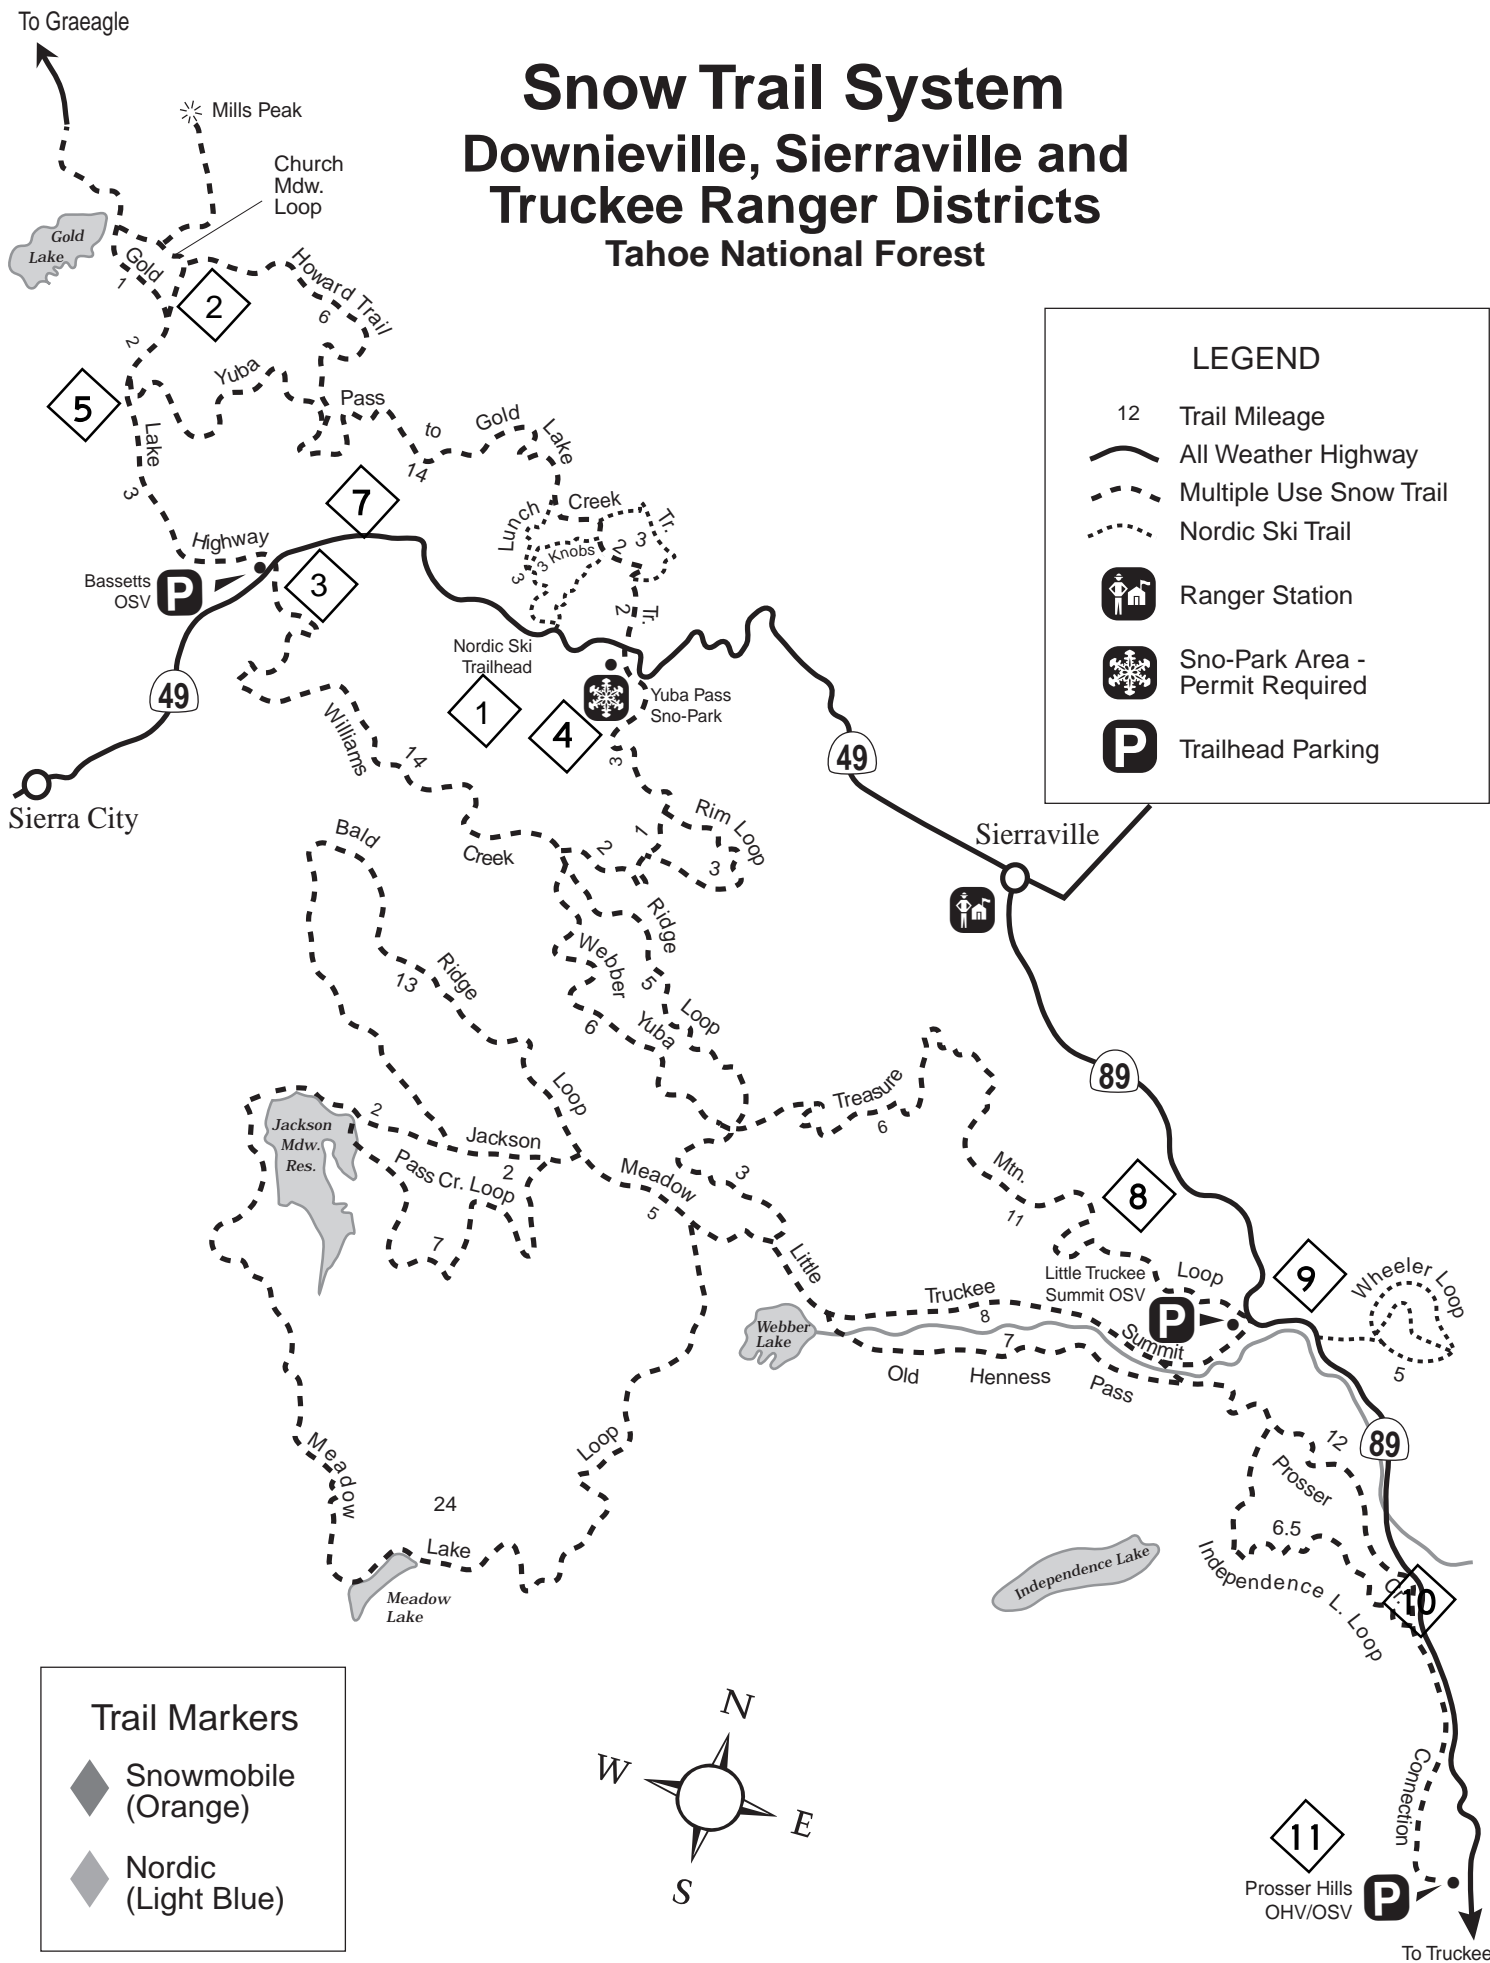

Snow Trail System

Downieville, Sierraville and Truckee Ranger Districts

Tahoe National Forest

LEGEND

- 12 Trail Mileage
- All Weather Highway
- Multiple Use Snow Trail
- Nordic Ski Trail
- Ranger Station
- Sno-Park Area - Permit Required
- Trailhead Parking

Trail Markers

- Snowmobile (Orange)
- Nordic (Light Blue)

11 Prosser Hills OHV/OSV

To Truckee

To Graeagle

Sierra City

Sierraville